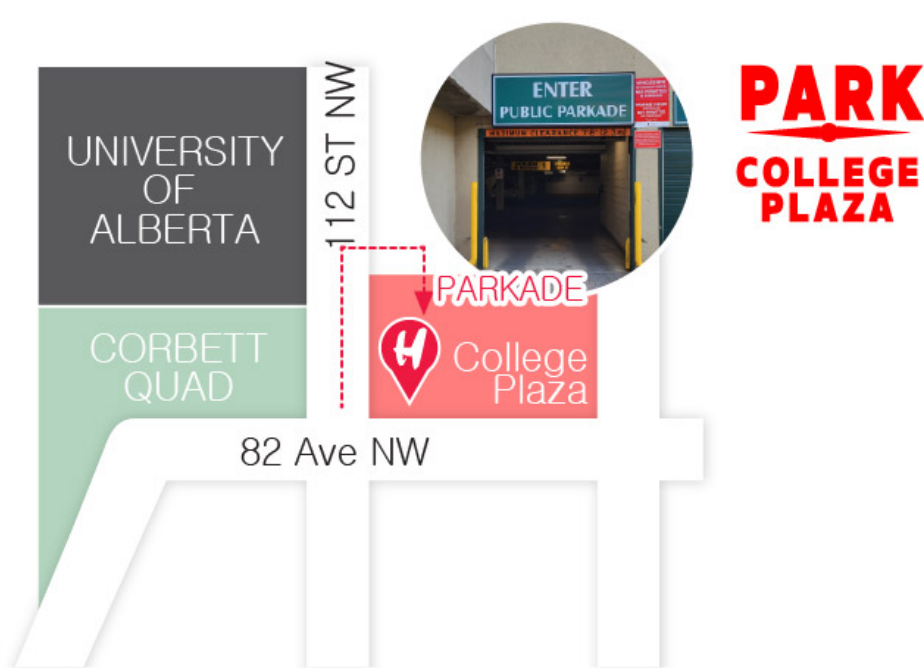

@hmart_edm
@hmart_ua

You can find weekly products and discount coupons on the H-MART Instagram.

매주 다양한 제품과 할인쿠폰을 H-MART 인스타그램에서 만나세요!

1 HR WEEKEND FREE PARKING

UA STORE

SAT & SUN EVENT 01

UA STORE ONLY

$2 PARKING REBATE

WITH PURCHASE AT UA STORE

*$2 PARKING REBATE = 1 HOUR FREE PARKING

UA점에서 쇼핑 시 주차비 $2 환급(=1시간 주차 무료)