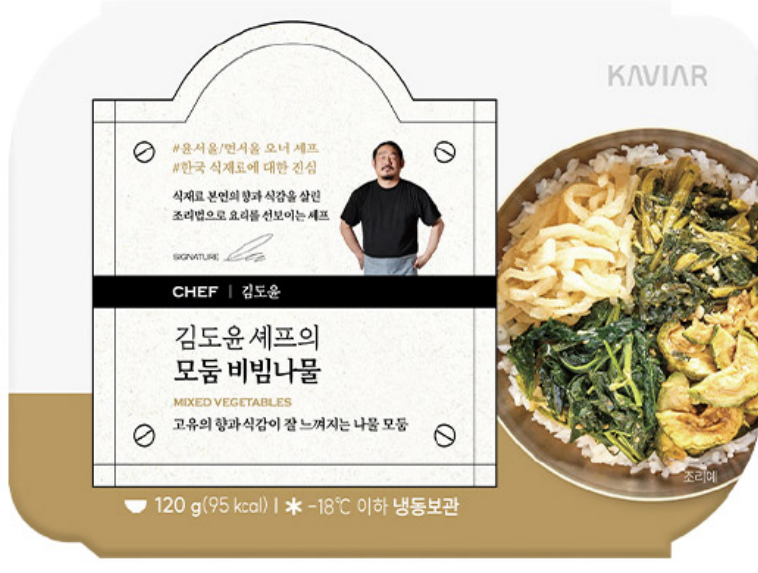

Assorted Seasoned Vegetables 120G
캐비아)김도운 셰프 모듬 비빔나물